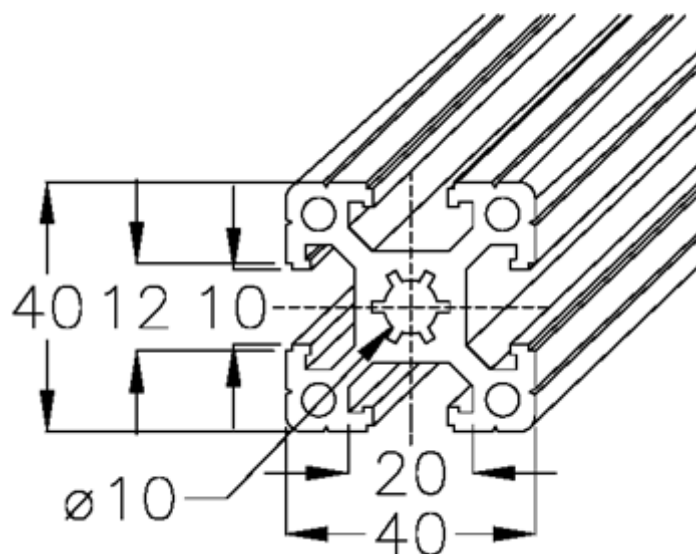

# Data Sheet

Article number: 05803240405600

Description: Hepco MCS Profile 40x40  
0-132-4040 length 5600mm

## Measures

Length mm = 5600  
Weight (kg) = 10.64